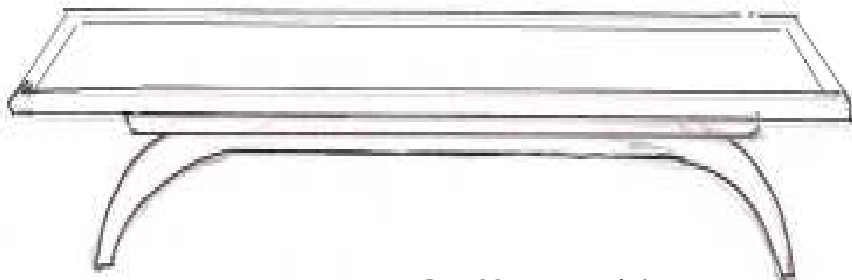

Tesori
treasures for the home

301-B - Dominique Bench

56" w x 20" d x 20" h
approx. 26" h at top of bolsters

Alder frame with tufted boxed
cushion and two strapped bolsters

Shown above with optional sliding tray table

Also available in custom sizes and finishes

(323) 344-3800 fax: (323) 344-3838
3101 1/2 west avenue 32, los angeles, ca 90065
www.tesoridesigns.com

301-B - Dominique Bench

Gracefully arched legs support a platform holding a tufted cushion with two semi-attached bolster pillows for added comfort

Imagine the possibilities.....

#301 Dominique Daybed

Dominique Coffee Table