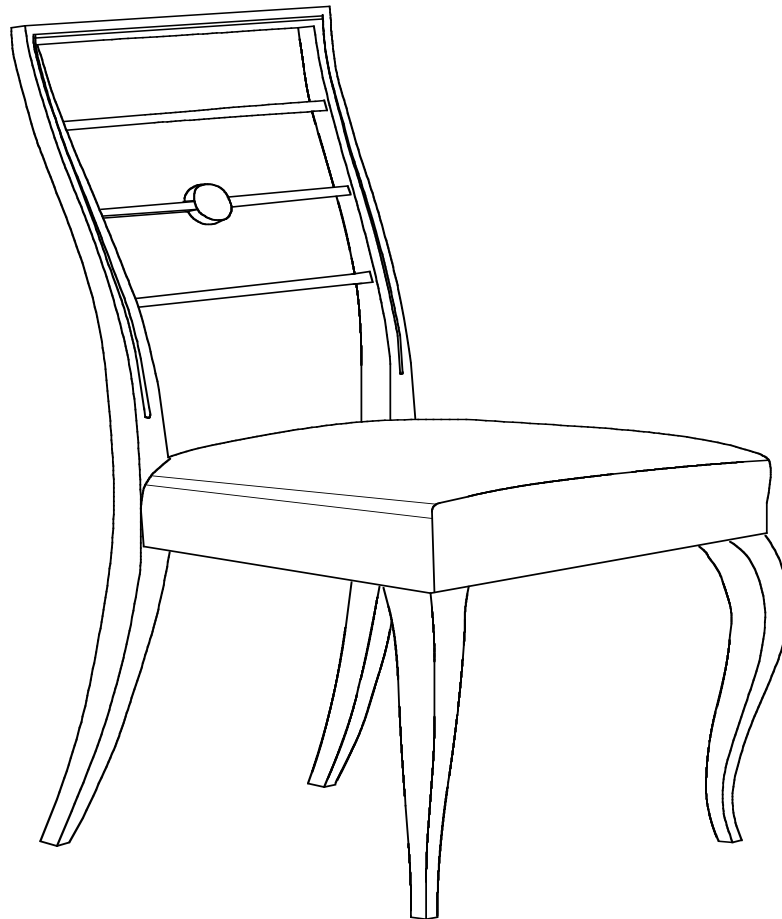

101 - A - Scaletta Arm Chair

24" w x 26.25" d x 40.75" h

Solid Alder frame
Tight sprung upholstered seat

Shown in Sable stain

Matching side chair also available

Also available in custom sizes and finishes

Tesori
treasures for the home

101 - A - Scaletta Arm Chair

Horizontal slats accented with a single rounded detail provide comfort and support to the gracefully shaped back while the streamlined cabriole front legs bring a subtle French deco influence giving this chair its classically contemporary feel

Imagine the possibilities.....

101 -S - Scaletta Side Chair
22" w x 25" d x 39.75" h