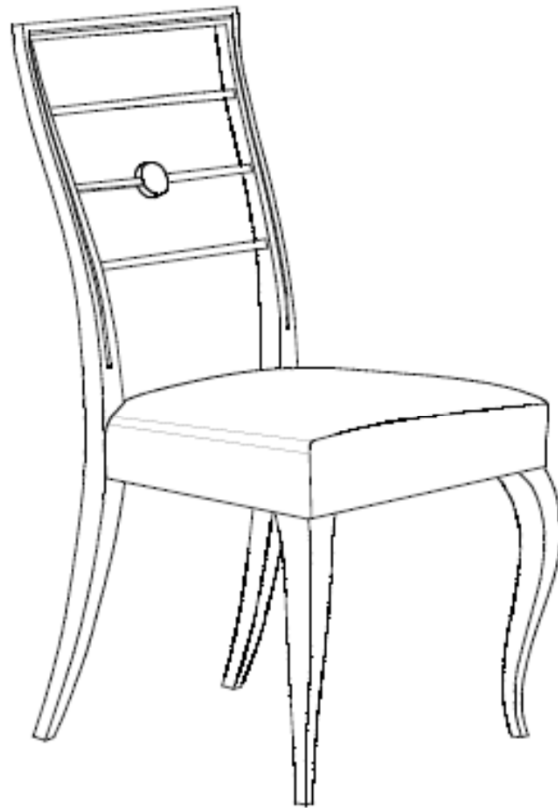

101-A ~ Scaletta Arm Chair

24"w x 26.25"d x 40.75"h

Solid Alder frame  
Tight sprung upholstered seat

Matching side chair also available

Also available in custom sizes and finishes

**Tesori**  
treasures for the home

## 101 - Scaletta Arm Chair

Horizontal slats accented with a single rounded detail provide comfort and support to the gracefully shaped back while the streamlined cabriole front legs bring a subtle French deco influence giving this chair its classically contemporary feel

Imagine the possibilities.....

101S - Scaletta Side Chair  
22"w 25"d 39.75"h