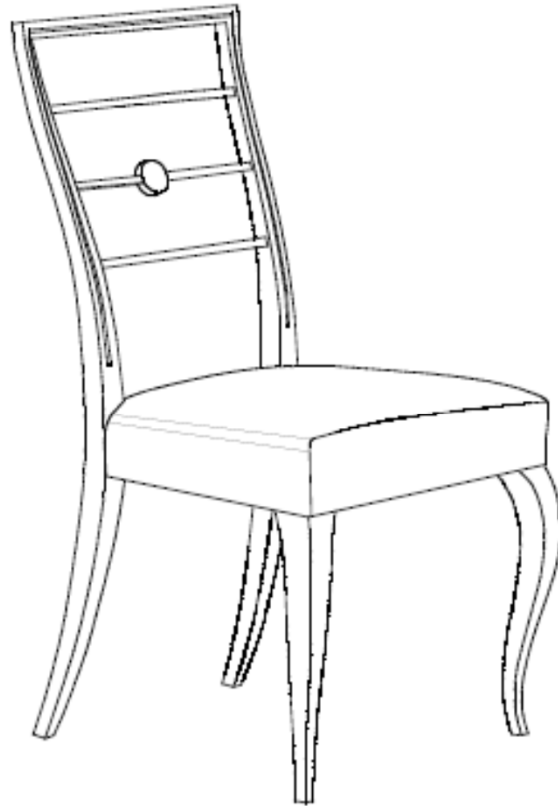

101-A ~ Scaletta Arm Chair

24"w x 26.25"d x 40.75"h

Solid Alder frame
Tight sprung upholstered seat

Matching side chair also available

Also available in custom sizes and finishes

Tesori
treasures for the home

(323) 344-3800 fax: (323) 344-3838
www.tesoridesigns.com

101 - Scaletta Arm Chair

Horizontal slats accented with a single rounded detail provide comfort and support to the gracefully shaped back while the streamlined cabriole front legs bring a subtle French deco influence giving this chair its classically contemporary feel

Imagine the possibilities.....

101S - Scaletta Side Chair
22"w 25"d 39.75"h