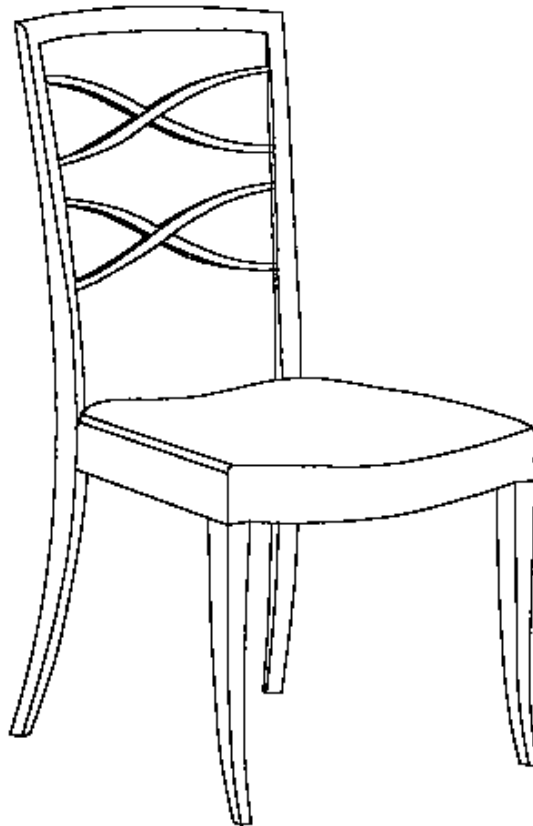

102-A ~ Traversa Arm Chair

24" w x 25" d x 41" h

Solid Alder frame
Tight sprung saddle seat

Matching side chair also available

Also available in custom sizes and finishes

Tesori
treasures for the home

102~ Traversa Arm Chair

Double tapered crossed back supports, an understated saddle seat and graceful tapered legs create a comfortable dining chair that is equally attractive from the front or back

Imagine the possibilities.....

102-S - Traversa Side Chair
22"w 24"d 40.5"h