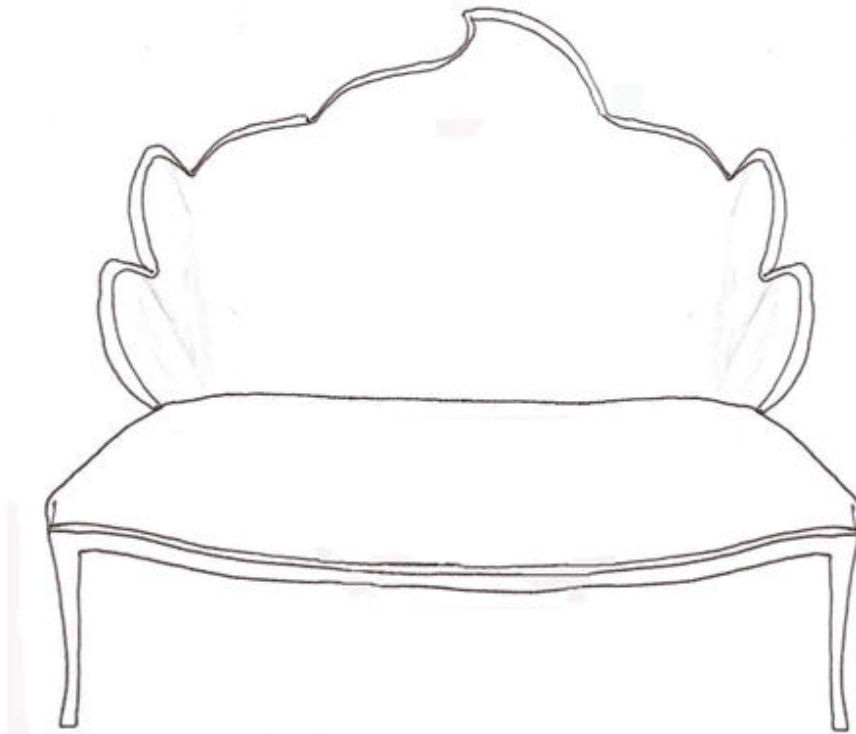

104- Leaf Chairs (Left & Right)

Unusual French deco style “leaf” chairs featuring a comfortable barrel back, serpentine shaped sprung seat and graceful tapered legs, make an eye-catching statement either as a single or as a pair of chairs.

Imagine the possibilities.....

Custom Leaf Settee