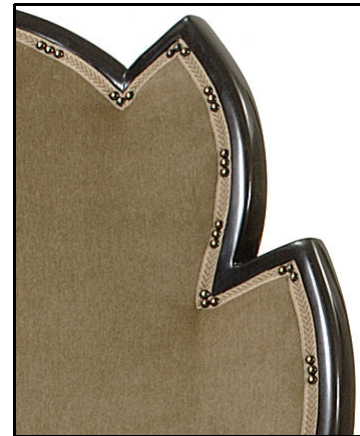

104 - Leaf Chairs

28" w x 28.5" d x 41.5" h

Solid Alder frame
Tight sprung upholstery

Shown in Truffle stain with white gold

Available in Left and Right versions

Also available in custom sizes and finishes

104- Leaf Chairs (Left & Right)

Unusual French deco style “leaf” chairs featuring a comfortable barrel back, serpentine shaped sprung seat and graceful tapered legs, make an eye-catching statement either as a single or as a pair of chairs.