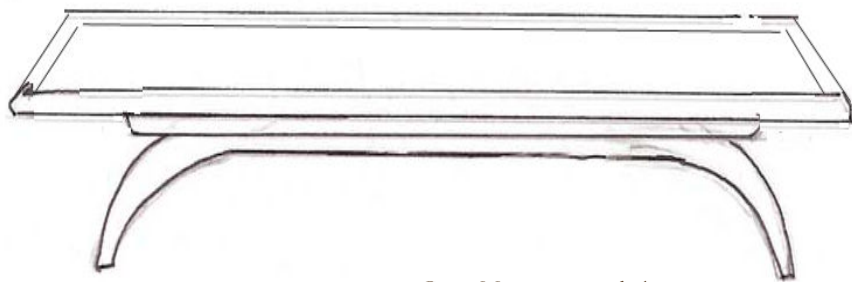

Tesori
treasures for the home

301-B - Dominique Bench

56" w x 20" d x 20" h
approx. 26" h at top of bolsters

Alder frame with tufted boxed
cushion and two strapped bolsters

Shown above with optional sliding tray table

Also available in custom sizes and finishes

(323) 344-3800 fax: (323) 344-3838
www.tesoridesigns.com

301-B - Dominique Bench

Gracefully arched legs support a platform holding a tufted cushion with two semi-attached bolster pillows for added comfort

Imagine the possibilities.....

#301 Dominique Daybed

Dominique Coffee Table