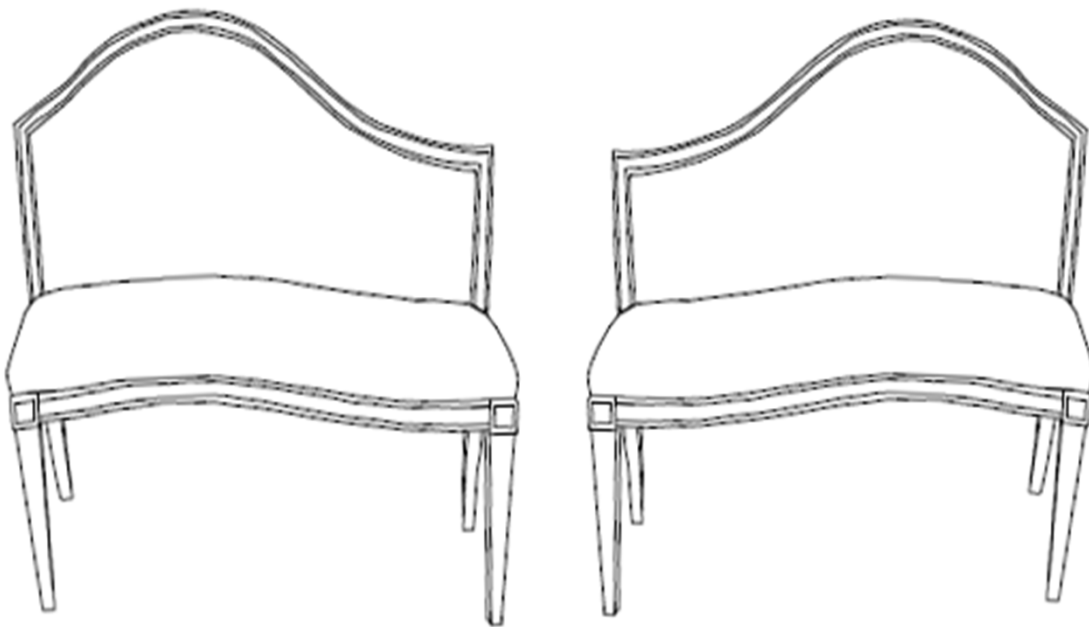

304 - Solange Settee

A uniquely shaped settee featuring a serpentine form with an asymmetrical seat depth and gracefully arched and curved back, creating a extraordinary accent piece perfect for a bedroom, sitting area, hallway or entry

Imagine the possibilities.....

Custom Solange Left and Right Chairs